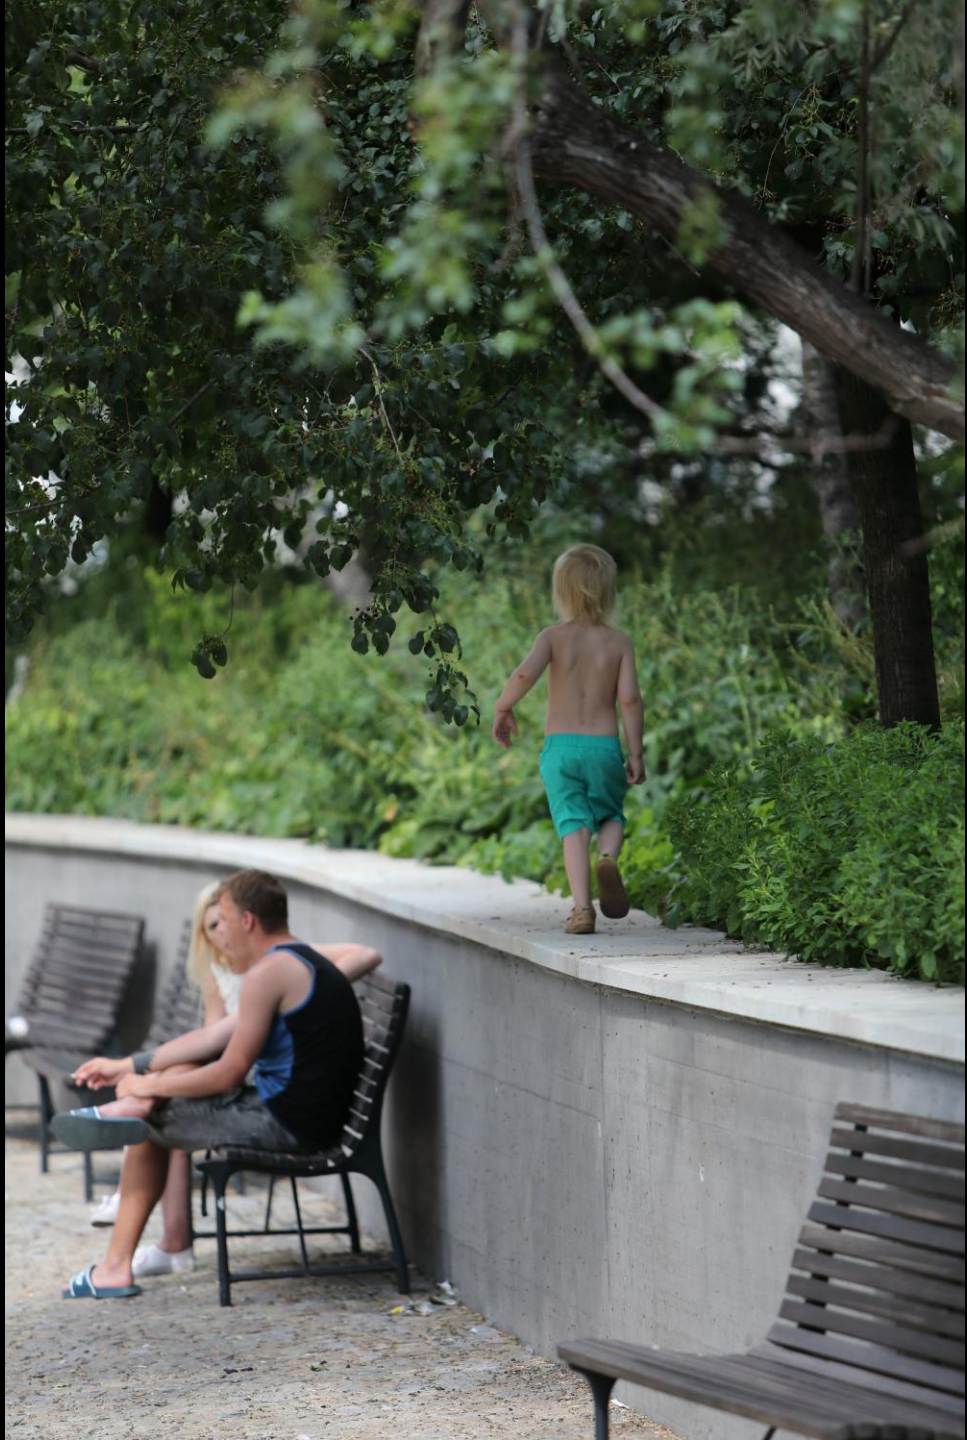

for?

first visitor

will
to
change

bravery

A photograph of a garden path with stone steps. The path is flanked by lush greenery, including tall grasses and purple flowers. A black metal fence runs along the path. In the background, there are trees and a building. The word "permeability" is overlaid in white text in the bottom left corner.

permeability

with?

ZAHRADNÍCI PRAŽE

info

public

colleagues

A close-up photograph of a wooden stake with a red-painted top section, driven into dark, rich soil. The stake is positioned diagonally from the upper right towards the center. The soil is dark brown and appears moist. The surrounding ground is a mix of dark soil, small grey stones, and some dried, brown leaves. The text "trust & control" is overlaid in white, bold, sans-serif font in the lower-left quadrant of the image.

cover

A lush garden scene with pink tulips and white flowers in the foreground, and a large tree trunk in the background.

transparent

=

safe

A close-up photograph of a field of tall grasses. The grasses are a mix of green and golden-brown, with many green seed pods (cypripediums) visible. Some small white flowers are also present. The background is a soft-focus green. The word "original" is written in a large, white, sans-serif font across the upper middle of the image.

original

wild ?

lawn?

A photograph of a raised garden bed. The garden bed is filled with various green plants and several tall stalks of purple flowers. It is bordered on both sides by a chain-link fence supported by vertical wooden posts. To the left of the garden bed is a path of reddish-brown mulch, and to the right is a paved walkway made of light-colored rectangular tiles. The word "fence" is written in large, white, lowercase letters across the center of the image.